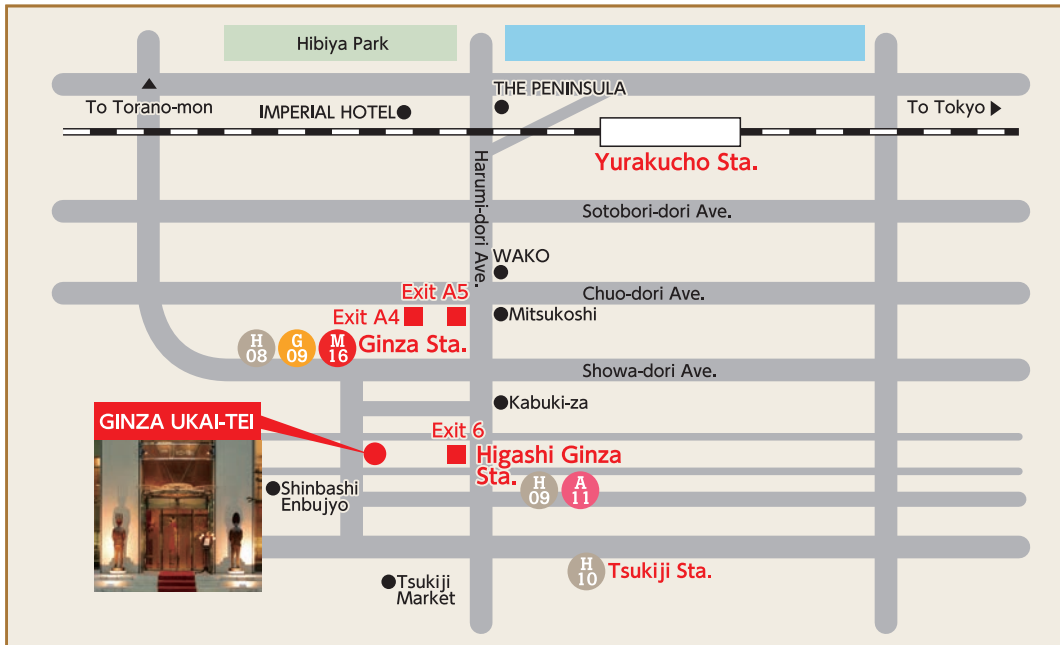

Ginza Ukai-tei

5-15-8 Jijitsushin Bld. 1F, Ginza, Chuo-ku, Tokyo

TEL:03-3544-5252

Access Map

By Subway

From **Higashi-Ginza Station**

Approx. 1 minute walk from Exit 6

on the Tokyo Metro Hibiya Line
on the Toei Subway Asakusa Line

From **Ginza Station**

Approx. 7 minutes walk from Exit A4 or A5

on the Tokyo Metro Hibiya Line
on the Tokyo Metro Ginza Line
on the Tokyo Metro Marunouchi Line

By Taxi

If you take a taxi, please show the following to the taxi driver.

私共のお客様を「銀座うかい亭」までご案内ください。宜しくお願い致します。

(Please take me to Ginza Ukai-tei. Thank you.)

住所：東京都中央区銀座 5-15-8 時事通信ビル

電話番号：03-3544-5252